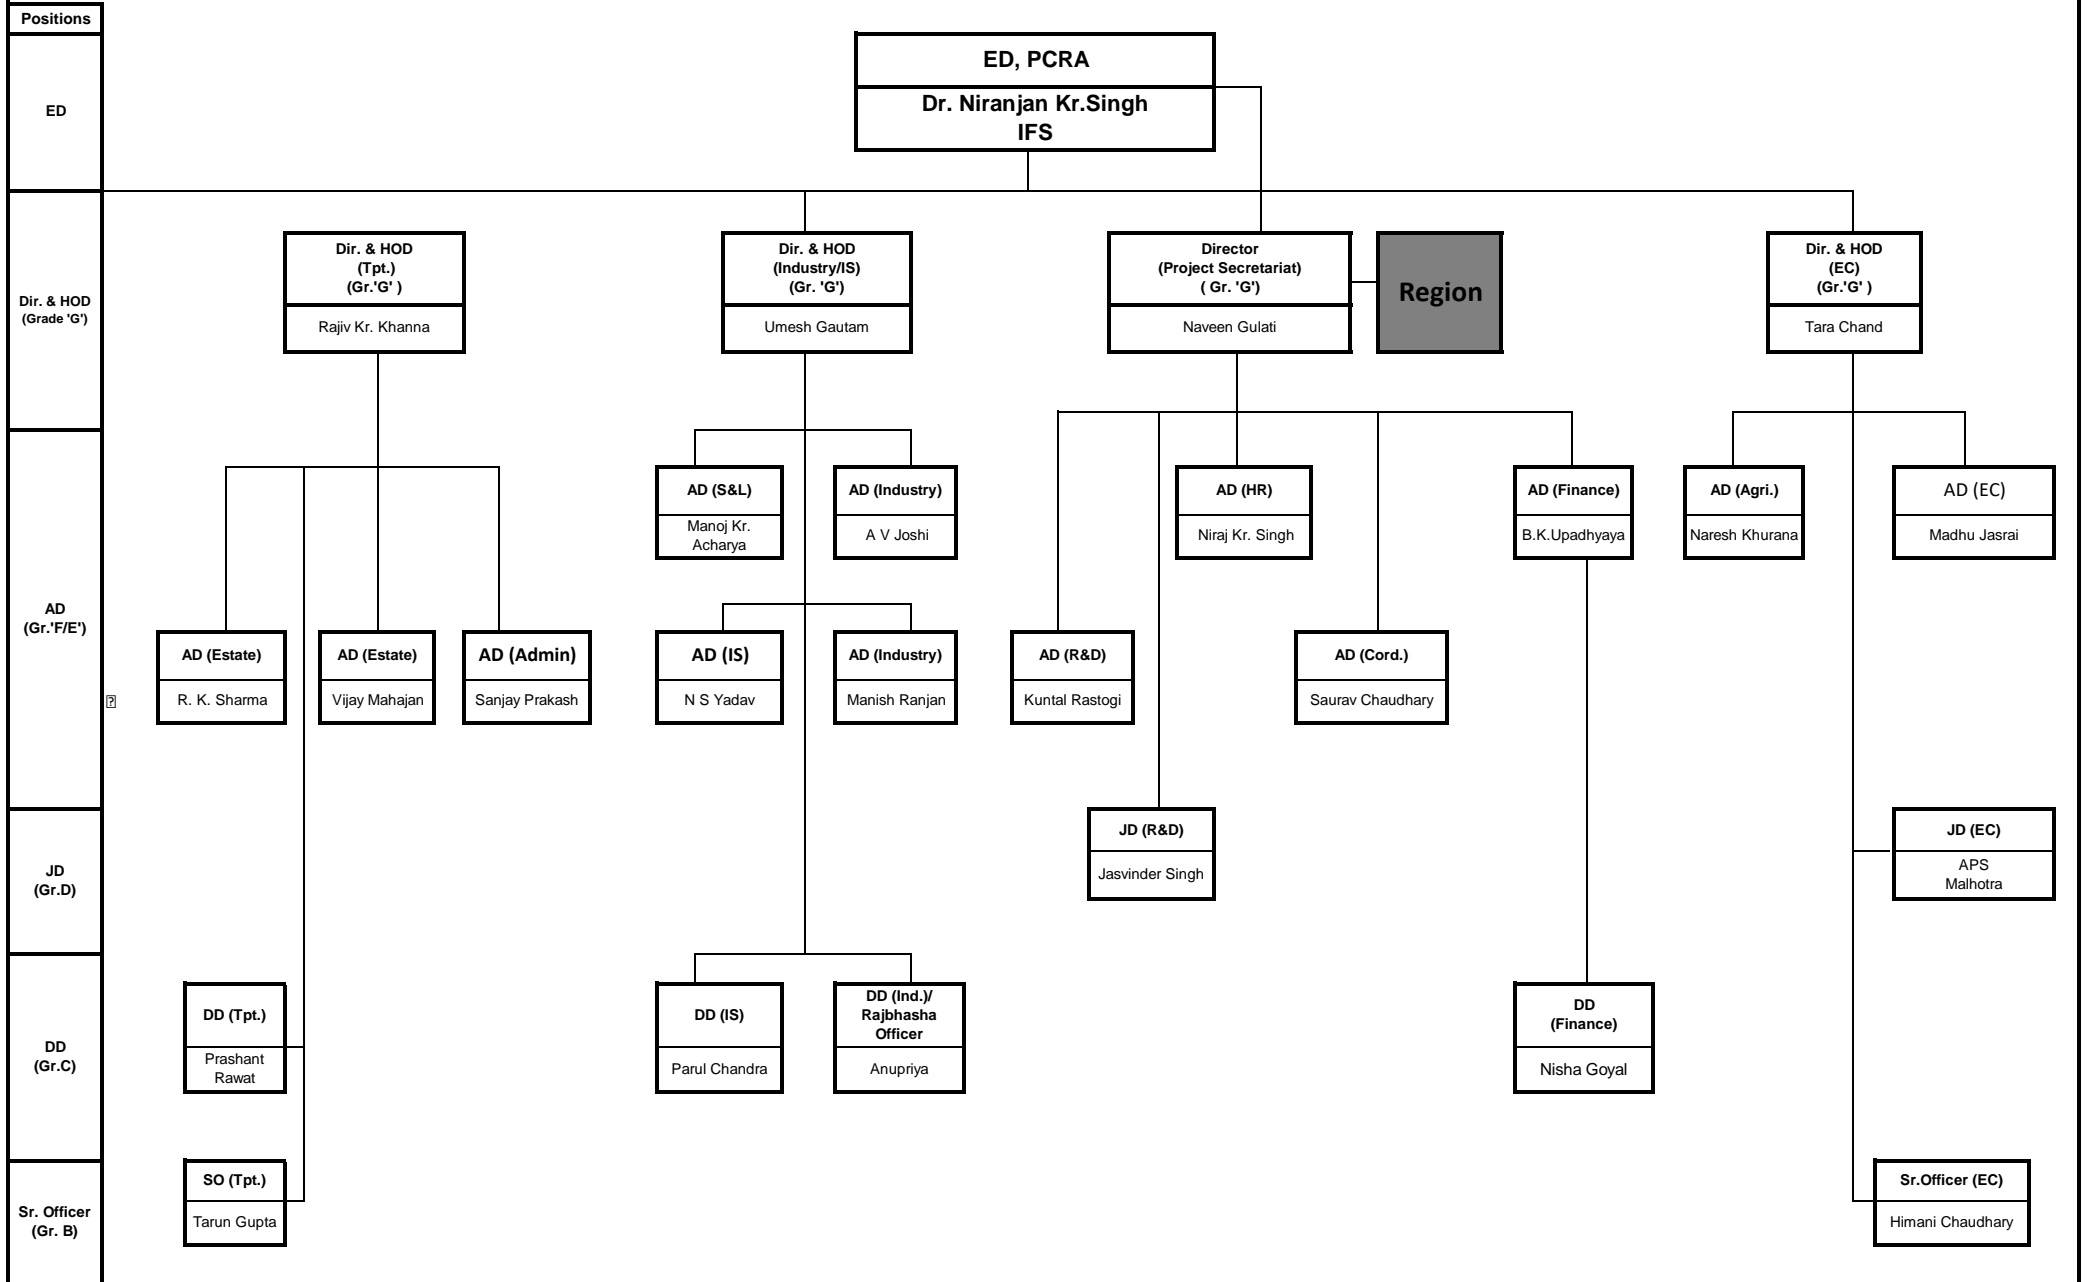

Organogram- PCRA

(As on 02.11.20)

Officers below ED, PCRA

Organogram - PCRA (Regions)

(As on 02.11.20)

Director (PS)

PCRA, HQ

Director & CRC (ER)

Raj Narayan Datta

Director & CRC (WR)

Abhijit Ghosh

AD & RC (NR)

Varuna Mittal

Field Engineers

Niraj Chandra, AD&FE

Gyan Prakash, AD&FE